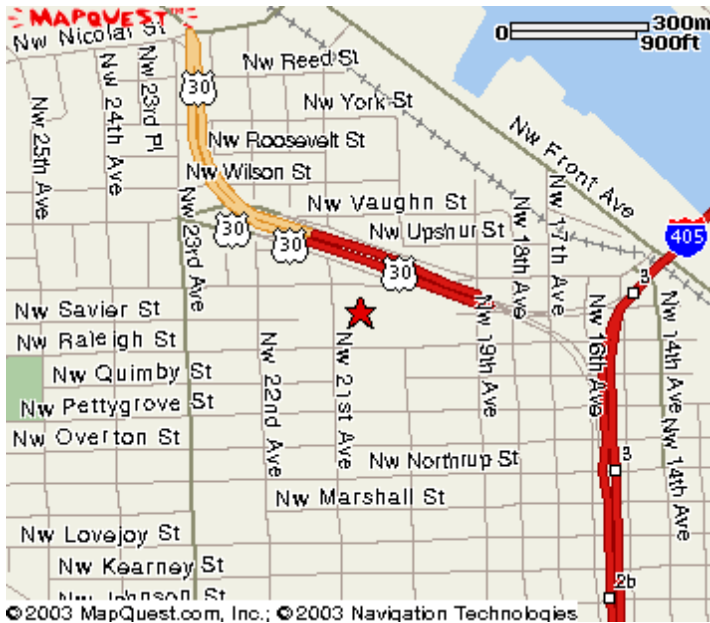

Con-way Complex – DAMA Meeting - Location Information

2055 NW Savier is the address for the particular Con-way Complex Building. There is plenty of free parking.

TRI-MET Bus #17 stops directly in front of the building at 21st and Savier.

FROM THE MAX – two options (both near the transit mall)

1. Take Bus #17 from 6th and Alder and get off at 21st and Savier (closest)
2. Take Bus #15 at Washington and 5th and get off at 23rd and Thurman

The entrance is on the south side of the building, just past the 21st Street Bistro which is on the corner coming from 21st street heading East.

Guests will need to sign-in and get a visitors pass. The guards are expecting our DAMA group.